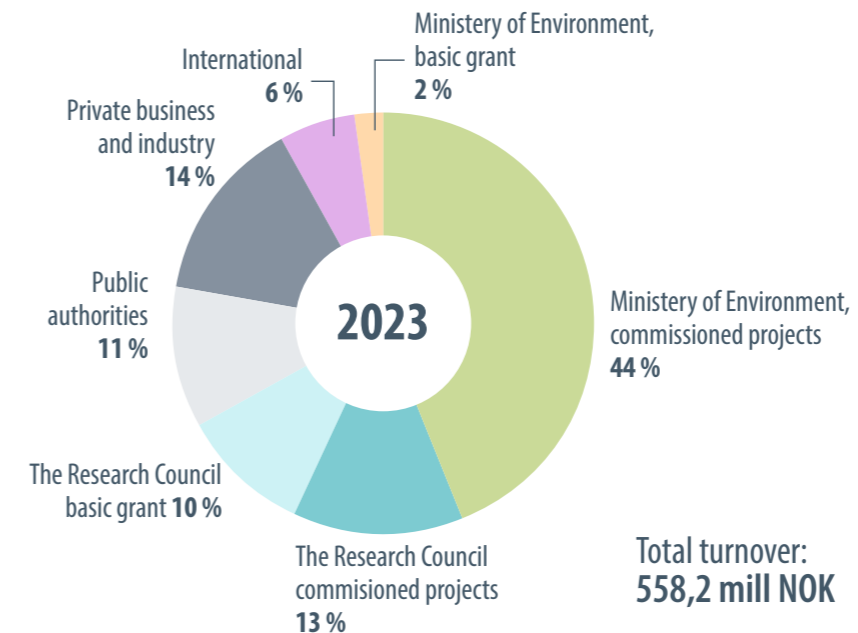

- Freshwater ecology
- Salmonids
- Coastal ecology and seabirds
- Renewable energy
- Terrestrial ecology
- Pollination and entomology
- Deer and reindeer

- Carnivores and society
- Nature restoration and nature-based solutions
- Urban ecology and natural capital
- Ecological condition and nature indexes
- Method development, mapping, and big data
- Social research

Active dialogue and communication are prerequisites for our work at NINA.

NINA participates in research collaborations such as CIENS (Centre for Interdisciplinary Environmental and Social Research), Fram Centre (Centre for Climate and Environmental Research in the Arctic), HydroCen (Norwegian Research Centre for Hydropower Technology), and NorthWind (Norwegian Research Centre on Wind Energy).

NINA is present in the largest university cities in Norway. This contributes to strong research collaborations with universities and strengthens the possibility of recruiting excellent researchers.

NINA has project collaborations with research institutions in more than 30 countries in Europe, Africa, Asia, and America.

NINA is also a member of ALTER-Net (A Long-Term Biodiversity, Ecosystem, and Awareness Research Network) and ILTER (International Long Term Ecological Research network).

NINA's turnover 2023

NINA's key statistics for 2023

Number of employees	2023	2022
Total	335	309
- scientific staff	222	203
- women	43,6 %	43 %
- women in scientific positions	41,0 %	40,1 %
- women on doctoral programs	53,3 %	50 %

Number of employees (full-time equiv.)	2023	2022
Total	327	313

Number of publications	2023	2022
Scientific papers	307	307
NINA Reports	158	139
Media coverage	3273	3208
News stories published at nina.no	114	127
Unique visitors to nina.no website	359 000	328 000
Followers at Facebook	14 000	13 000