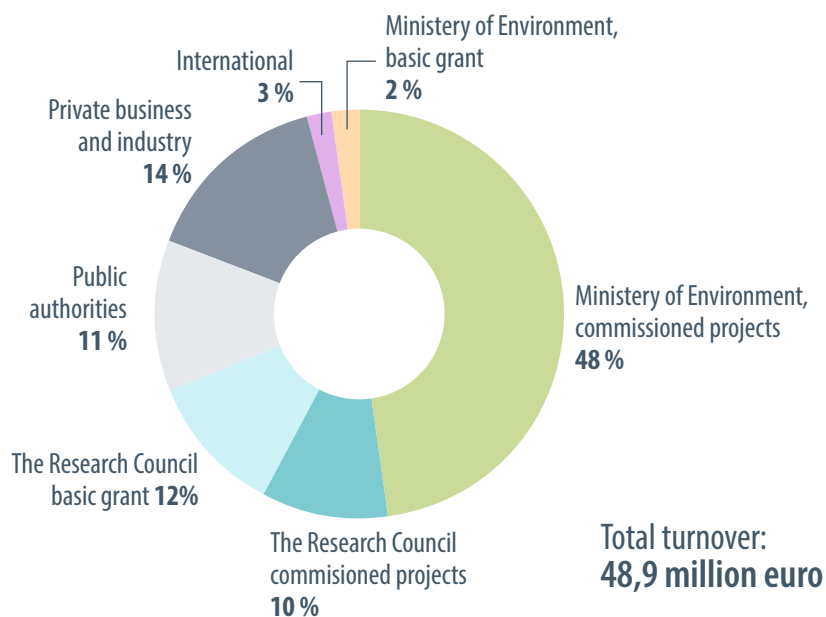

NINA's turnover 2022

NINA's key statistics for 2022

Number of employees	2022	2021
Total	309	296
- scientific staff	203	198
- women	43 %	40,5 %
- women in scientific positions	40,1 %	37,9 %
- women on doctoral programs	50 %	53,8 %
Number of employees (full-time equiv.)	2022	2021
Total	313	297

Number of publications	2022	2021
Scientific papers	307	346
NINA Reports	139	141
Media coverage	3208	3153
News stories published at nina.no	127	128
Unique visitors to nina.no website	328 000	362 620
Followers at Facebook	13 000	13 000