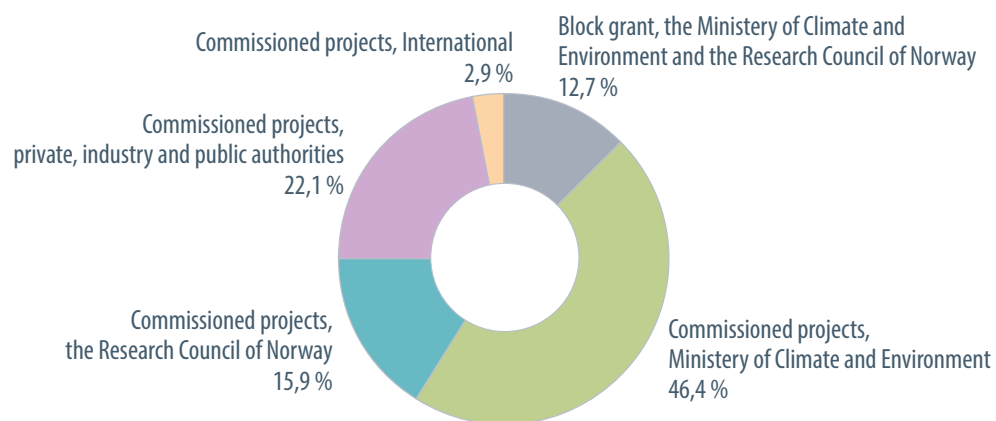

NINA's turnover 2019

Total turnover: 43,6 mill. EUR

NINA's key statistics for 2019

Number of employees	2019	2018
Total	278	265
- scientific staff	192	171
- women	37,8 %	34,9 %
- women in scientific positions	34,0 %	31,9 %
- women on doctoral programs	44,4 %	44,4 %

Number of employees (full-time equiv.)	2019	2018
Total	272	256

Number of publications	2019	2018
Scientific papers	273	244
NINA Reports	136	156
External lectures and presentations	471	518
Media coverage	2671	2570
News stories published at nina.no	116	117
Unique visitors to nina.no website	222 000	200 000